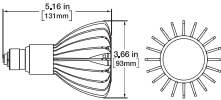

White (3) Color Temperatures:

- Warm** White (2700K)
- Neutral** White (3500K)
- Cool** White (4500K)

Operating:

Open Air Fixtures -4°F to 105°F
-20°C to 40°C

Weight: 9 oz.

Voltages: 120V (110V~130V),
220V (200V~250V),
277V

When used in a 5" or 6" recessed can a de-rated 10W light is required.
When used in a 4" recessed can a de-rated 8W light is required.

CE /C-Tick rated

3-Year Warranty

Performance:

enLux RYgB LED Light for general illumination is powered by its proprietary, patented Solid State C.O.B. Light Engine coupled with its unique patented thermal management components providing high efficacy and maximum energy efficiency - 14 Watts typical.

R30F Down Light Photometrics

0 ft	Illuminance					Distribution Ratio
3 ft	-	-	-	0.020	0.210	1.000
6 ft		0.005	0.019	0.053	0.138	0.250
9 ft	0.006	0.012	0.023	0.042	0.084	0.111
12 ft	0.008	0.013	0.022	0.035	0.054	0.063
15 ft	0.008	0.012	0.019	0.027	0.037	0.040
	15 ft	12 ft	9 ft	6 ft	3 ft	CL