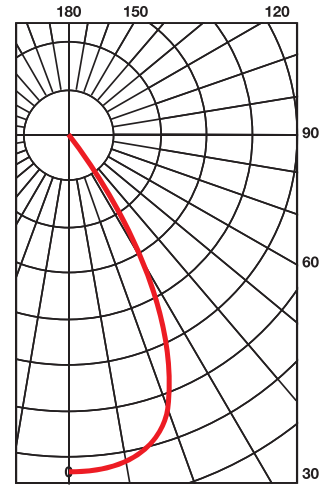

R30S Down Light Photometrics

0 ft	Illuminance				Distribution Ratio	
3 ft	-	-	-	-	0.015	1.000
6 ft	-	-	-	0.004	0.090	0.250
9 ft	-	-	0.002	0.008	0.084	0.111
12 ft	-	0.001	0.003	0.023	0.055	0.063
15 ft	0.001	0.001	0.019	0.024	0.038	0.040
	15 ft	12 ft	9 ft	6 ft	3 ft	CL