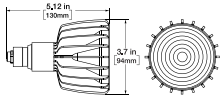

R30S Down Light Photometrics

| 0 ft  | Illuminance |       |       |       | Distribution Ratio |       |
|-------|-------------|-------|-------|-------|--------------------|-------|
| 3 ft  | -           | -     | -     | -     | 0.015              | 1.000 |
| 6 ft  | -           | -     | -     | 0.004 | 0.090              | 0.250 |
| 9 ft  | -           | -     | 0.002 | 0.008 | 0.084              | 0.111 |
| 12 ft | -           | 0.001 | 0.003 | 0.023 | 0.055              | 0.063 |
| 15 ft | 0.001       | 0.001 | 0.019 | 0.024 | 0.038              | 0.040 |
|       | 15 ft       | 12 ft | 9 ft  | 6 ft  | 3 ft               | CL    |