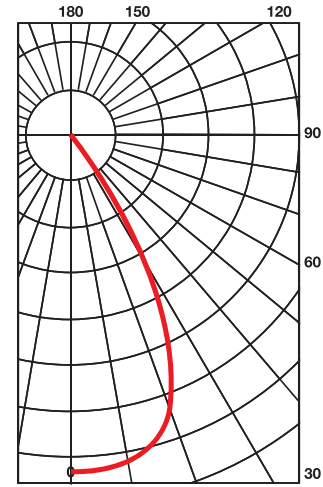

R30S Down Light Photometrics

0 ft	Illuminance Distribution Ratio					
3 ft	-	-	-	-	0.015	1.000
6 ft	-	-	-	0.004	0.090	0.250
9 ft	-	-	0.002	0.008	0.084	0.111
12 ft	-	0.001	0.003	0.023	0.055	0.063
15 ft	0.001	0.001	0.019	0.024	0.038	0.040
	15 ft	12 ft	9 ft	6 ft	3 ft	CL