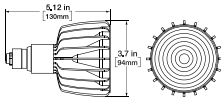

R30S Down Light Photometrics

0 ft	Illuminance Distribution Ratio					
3 ft	-	-	-	-	0.015	1.000
6 ft	-	-	-	0.004	0.090	0.250
9 ft	-	-	0.002	0.008	0.084	0.111
12 ft	-	0.001	0.003	0.023	0.055	0.063
15 ft	0.001	0.001	0.019	0.024	0.038	0.040
	15 ft	12 ft	9 ft	6 ft	3 ft	CL