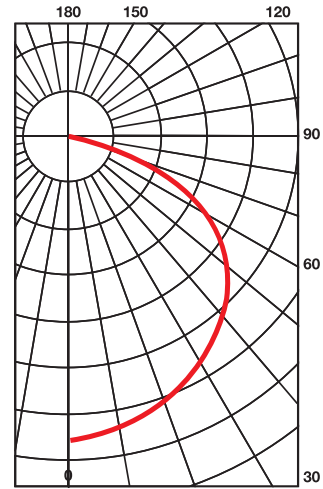

Fin color:

White

Line Voltage

R-30 W
160 degree beam

120V / 220V / 277V line current

Medium Screw Base E26/E27

50,000 hour rated life

Replaces:

** California Title 22 compliant

R30W Down Light Photometrics

0 ft	Illuminance Distribution Ratio					
3 ft	0.002	0.008	0.024	0.088	0.370	1.000
6 ft	0.012	0.022	0.045	0.093	0.176	0.250
9 ft	0.015	0.026	0.041	0.064	0.093	0.111
12 ft	0.016	0.023	0.032	0.044	0.056	0.063
15 ft	0.015	0.020	0.025	0.031	0.038	0.040
	15 ft	12 ft	9 ft	6 ft	3 ft	CL