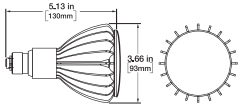

R30W Down Light Photometrics

0 ft	Illuminance Distribution Ratio					
3 ft	0.002	0.008	0.024	0.088	0.370	1.000
6 ft	0.012	0.022	0.045	0.093	0.176	0.250
9 ft	0.015	0.026	0.041	0.064	0.093	0.111
12 ft	0.016	0.023	0.032	0.044	0.056	0.063
15 ft	0.015	0.020	0.025	0.031	0.038	0.040
	15 ft	12 ft	9 ft	6 ft	3 ft	CL

R30W Illuminance at Beam Centerline

Color	Wavelength	P/N	Total Lumen	Throw Distance (feet)				
				3	6	9	12	15
Red	620 nm	0216X0	540	269.0	67.2	29.9	16.8	10.8
Amber	589 nm	0217X0	300	113.6	28.4	12.6	7.1	4.5
Green	535 nm	0218X0	680	244.6	61.1	27.2	15.3	9.8
Blue	465 nm	0219X0	405	201.7	50.4	22.4	12.6	8.1

Unit in lux
1 lux = 0.0929 footcandle

R30W Color E26/E27 Base

Product Code	Color Light	Voltage	Fin Color
Standard color			
02 E26/E27	16 Red (630nm)	0 120V (110V~130V)	0 White
	17 Amber (589nm)	2 220V (200V~250V)	
	18 Green (535nm)	3 120V BR	
	19 Blue (465nm)	7 277V	
Custom color			
02 E26/E27	20 415nm	0 120V (110V~130V)	0 White
	23 Vita Yellow	2 220V (200V~250V)	
	24 2050°K	3 120V BR	
	27 630/415nm	7 277V	
	28 Margaritas Pink		
	30 Restaurant Pink		
	31 Pink Magenta		
	34 Deep Purple		
	36 Congo Blue		
	37 Happy Blue		
	38 True Blue		
	39 Green Blue		

Examples

023120	R30 Wide Floodlight	E26/E27	Pink Magenta	220V	White Fin
021600	R30 Wide Floodlight	E26/E27	Red (630nm)	120V	White Fin