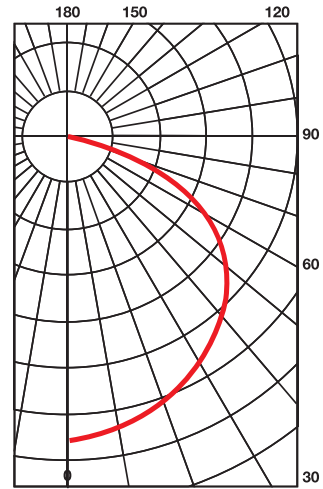

Fin color:

White

Line Voltage

R-30 W
160 degree beam

⚡ 120V / 220V / 277V line current

Medium Screw Base E26/E27

50,000 hour rated life

Replaces:

*** California Title 22 compliant*

R30W Down Light Photometrics

0 ft	Illuminance Distribution Ratio					
3 ft	0.002	0.008	0.024	0.088	0.370	1.000
6 ft	0.012	0.022	0.045	0.093	0.176	0.250
9 ft	0.015	0.026	0.041	0.064	0.093	0.111
12 ft	0.016	0.023	0.032	0.044	0.056	0.063
15 ft	0.015	0.020	0.025	0.031	0.038	0.040
	15 ft	12 ft	9 ft	6 ft	3 ft	CL